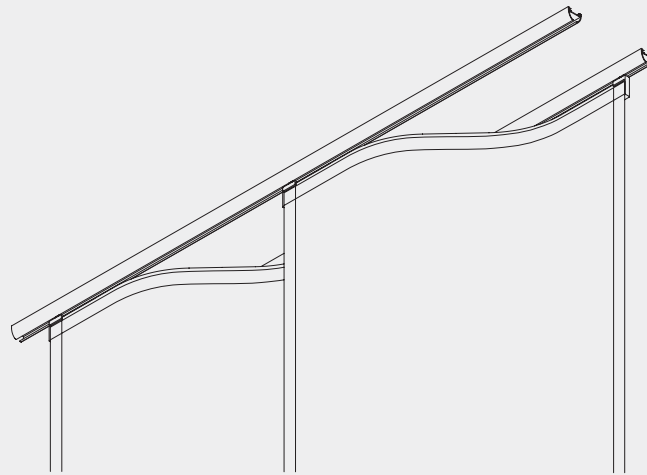

## Panel Glide System

### Product Information

- Wave-shaped panels, perfectly suitable as window treatment or room divider
- RedDot Award winner 2017.
- Panels can be moved individually or connected.
- Easy click-in carrier for quick installation.
- For applications up to a height of 2.8m.
- Easy cleaning: easy removal and re-fixing of fabric due to Velcro tape.
- System supplied white.
- Wide range of fabrics.