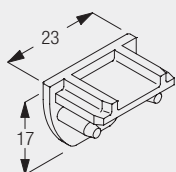

## Standard Accessories

3825 Clamp (35mm)

6010 Profile

6018 Endcover

11104 Carrier A (left opening)

11107 Bottom weight

11162 Click glider

## Optional Accessories

11109 Carrier B (right opening)

11161 Glider cord, 40 cm

2740

## Useful Measures

6018 Endcover

11109 Carrier B (right opening)