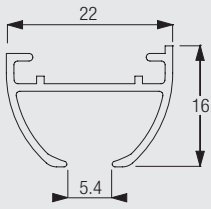

Profile Information

6010

Cannot be bent!

How To Measure

Panel Stacking