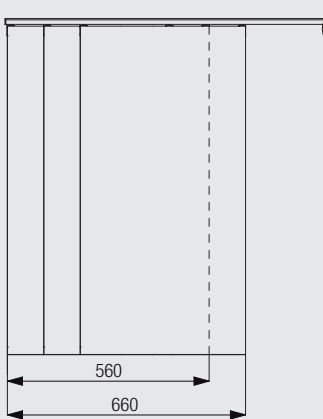

## Profile Information

6010

Cannot be bent!

## How To Measure

### Panel Stacking

Stack Width:  
 2 panels: 560 mm  
 3 panels: 660 mm  
 4 panels: 760 mm  
 5 panels: 860 mm

Each subsequent panel +100 mm

## System Dimensions

2740

unlimited if  
 unconnected  
 6.05m if  
 connected  
 (max. 15 panels)

2.8m

1kg  
 incl. bottom bar per  
 panel