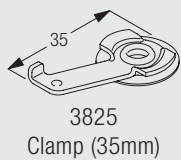

Fitting Options

Ceiling fitting with clamp 3825