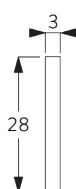

Features:

- 1-to-1 gear drive
- Stainless steel bead chain
- Enclosed headrail
- Integrated magnetic child safety end-set

SYSTEM SPECIFICATIONS

A. SYSTEM DIMENSIONS

2 m

60 cm

3.4 m

2 kg

B. PROFILE

Profile information

SG 2301

Velcro profile

SG 2006

Bottom bar 28x3 mm

SG 2135

Rod steel ø 3 mm

C. HOW TO MEASURE

Breakaway child safety chain drive
SG 2307

A: System width
B: System height
C: Chain height

Non-breakaway chain drive SG 2317

A: System width
B: System height
C: Chain height
D: Safety retainer SG 10731 min. 150 cm above floor