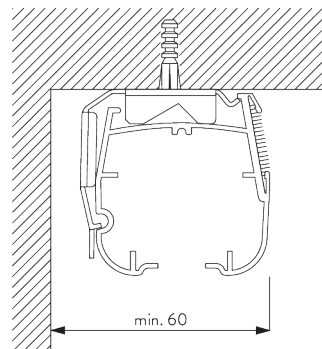

FITTING

A. FITTING INFORMATION

For detailed fitting information, visit the [Silent Gliss website](#).

Fixing points

B. CEILING FITTING

Bracket SG 2302

SG 2302
Bracket

Bracket SG 2346

SG 2346
Bracket

C. WALL FITTING

Smart Fix

Smart Fix SG 11200 - SG 11205 and bracket SG 2302:
Screw SG 10395 (M4x6) needed.

Square Smart Fix SG 11210 - SG 11215 and bracket SG 2302:
Screw SG 10395 (M4x6) needed.