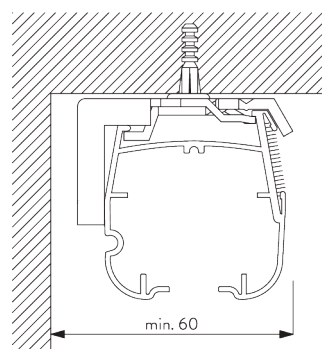

FITTING

A. FITTING INFORMATION

For detailed fitting information, visit the [Silent Gliss website](#).

Fixing points

B. CEILING FITTING

Bracket SG 2302

SG 2302
Bracket

Bracket SG 2346

SG 2346
Bracket

C. WALL FITTING

Smart Fix

Smart Fix SG 11200 - SG 11205 and bracket SG 2302:
Screw SG 10395 (M4x6) needed.

Square Smart Fix SG 11210 - SG 11215 and bracket SG 2302:
Screw SG 10395 (M4x6) needed.