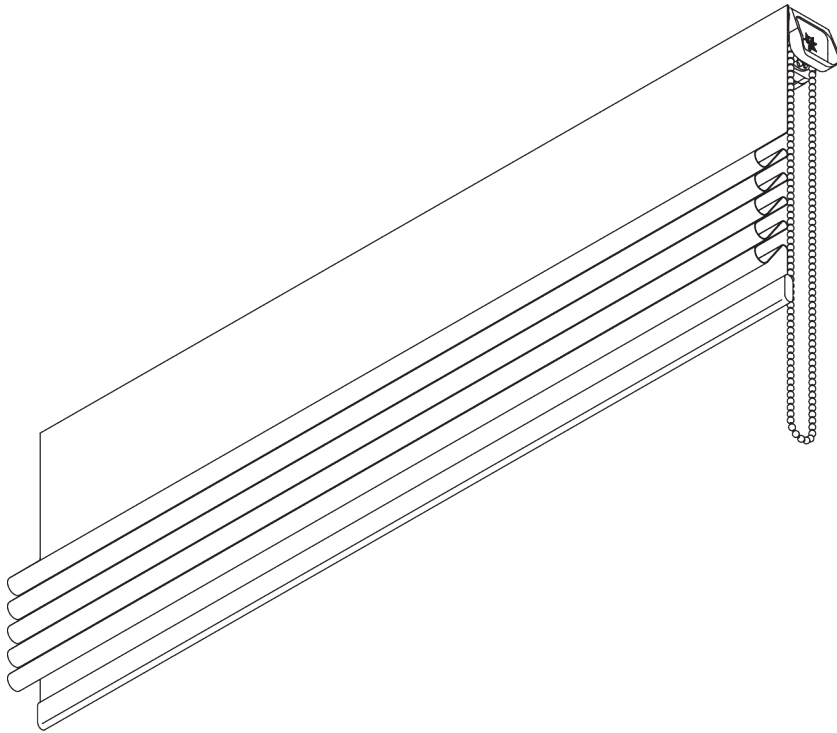

Blindtrack 

Tel: 0208 515 8333

sales@blindtrack.co.uk

www.blindtrack.co.uk

SILENT GLISS - 2304
TECHNICAL DOCUMENT

SG 2304

PRODUCT INFORMATION

- **Operation:** chain
- **Range:** S - M
- **Fitting:** ceiling, wall
- **Colours:** white RAL 9016
- **Fabrics:** refer to Silent Gliss fabric collection

Features:

- 1-to-1 gear drive
- Stainless steel bead chain
- Enclosed headrail
- Integrated magnetic child safety end-set

SYSTEM SPECIFICATIONS

A. SYSTEM DIMENSIONS

2 m

60 cm

3.4 m

2 kg

B. PROFILE

Profile information

SG 2301

Velcro profile

SG 2006

Bottom bar 28x3 mm

SG 2135

Rod steel ø 3 mm