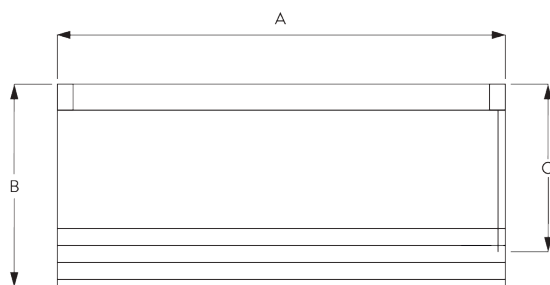

Features:

- 1-to-1 gear drive
- Stainless steel bead chain
- Enclosed headrail
- Integrated magnetic child safety end-set

SYSTEM SPECIFICATIONS

A. SYSTEM DIMENSIONS

2 m

60 cm

3.4 m

2 kg

B. PROFILE

Profile information

SG 2301

Velcro profile

SG 2006

Bottom bar 28x3 mm

SG 2135

Rod steel ø 3 mm

C. HOW TO MEASURE

Breakaway child safety chain drive
SG 2307

A: System width
B: System height
C: Chain height

Non-breakaway chain drive SG 2317

A: System width
B: System height
C: Chain height
D: Safety retainer SG 10731 min. 150 cm above floor