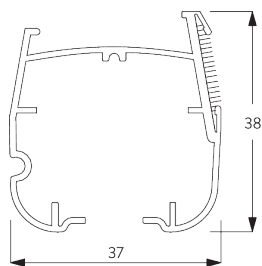

Features:

- 1-to-1 gear drive
- Stainless steel bead chain
- Enclosed headrail
- Integrated magnetic child safety end-set

SYSTEM SPECIFICATIONS

A. SYSTEM DIMENSIONS

2 m

60 cm

3.4 m

2 kg

B. PROFILE

Profile information

SG 2301

Velcro profile

SG 2006

Bottom bar 28x3 mm

SG 2135

Rod steel ø 3 mm

C. HOW TO MEASURE

Breakaway child safety chain drive
SG 2307

A: System width
B: System height
C: Chain height

Non-breakaway chain drive SG 2317

A: System width
B: System height
C: Chain height
D: Safety retainer SG 10731 min. 150 cm above floor