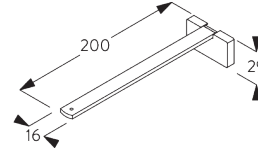

SG 2302
Bracket

SG 10395
Pan head screw M4x6

SG 10492
Pan head screw M4x8

SG 11200
Smart Fix 60 mm

SG 11201
Smart Fix 80 mm

SG 11202
Smart Fix 100 mm

SG 11203
Smart Fix 120 mm

SG 11204
Smart Fix 150 mm

SG 11205
Smart Fix 200 mm

SG 11210
Square Smart Fix 60 mm

SG 11211
Square Smart Fix 80 mm

SG 11212
Square Smart Fix 100 mm

SG 11213
Square Smart Fix 120 mm

SG 11214
Square Smart Fix 150 mm

SG 11215
Square Smart Fix 200 mm

SG 11154
Universal Smart Fix 120 mm

SG 11155
Universal Smart Fix 150 mm

SG 11156
Universal Smart Fix 200 mm

SYSTEM OPTIONS

A. FABRIC MAKE-UP

Type A - Softfold

- A: Child safety tape set SG 3166
- B: Set includes tape and child safety eyelet
- C: Tape SG 2163
- D: Child safety hook set SG 3164
- E: Hollow hem
- F: Bottom bar SG 2005