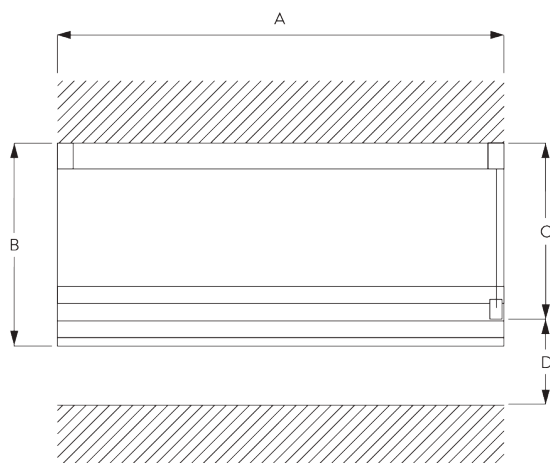

C. HOW TO MEASURE

Breakaway child safety chain drive
SG 2307

A: System width
B: System height
C: Chain height

Non-breakaway chain drive SG 2317

A: System width
B: System height
C: Chain height
D: Safety retainer SG 10731 min. 150 cm above floor