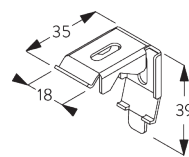

FITTING

A. FITTING INFORMATION

For detailed fitting information, visit the [Silent Gliss website](#).

Fixing points

B. CEILING FITTING

Bracket SG 2302

SG 2302
Bracket

Bracket SG 2346

SG 2346
Bracket

C. WALL FITTING

Smart Fix

Smart Fix SG 11200 - SG 11205 and bracket SG 2302:
Screw SG 10395 (M4x6) needed.

Square Smart Fix SG 11210 - SG 11215 and bracket SG 2302:
Screw SG 10395 (M4x6) needed.