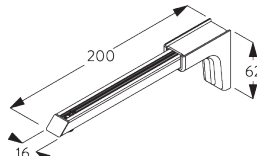

SG 2302
Bracket

SG 10395
Pan head screw M4x6

SG 10492
Pan head screw M4x8

SG 11200
Smart Fix 60 mm

SG 11201
Smart Fix 80 mm

SG 11202
Smart Fix 100 mm

SG 11203
Smart Fix 120 mm

SG 11204
Smart Fix 150 mm

SG 11205
Smart Fix 200 mm

SG 11210
Square Smart Fix 60 mm

SG 11211
Square Smart Fix 80 mm

SG 11212
Square Smart Fix 100 mm

SG 11213
Square Smart Fix 120 mm

SG 11214
Square Smart Fix 150 mm

SG 11215
Square Smart Fix 200 mm

SG 11154
Universal Smart Fix 120 mm

SG 11155
Universal Smart Fix 150 mm

SG 11156
Universal Smart Fix 200 mm

SYSTEM OPTIONS

A. FABRIC MAKE-UP

Type A - Softfold

- A: Child safety tape set SG 3166
- B: Set includes tape and child safety eyelet
- C: Tape SG 2163
- D: Child safety hook set SG 3164
- E: Hollow hem
- F: Bottom bar SG 2005