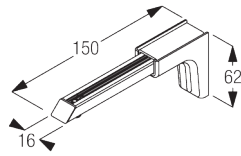

SG 2302
Bracket

SG 10395
Pan head screw M4x6

SG 10492
Pan head screw M4x8

SG 11200
Smart Fix 60 mm

SG 11201
Smart Fix 80 mm

SG 11202
Smart Fix 100 mm

SG 11203
Smart Fix 120 mm

SG 11204
Smart Fix 150 mm

SG 11205
Smart Fix 200 mm

SG 11210
Square Smart Fix 60 mm

SG 11211
Square Smart Fix 80 mm

SG 11212
Square Smart Fix 100 mm

SG 11213
Square Smart Fix 120 mm

SG 11214
Square Smart Fix 150 mm

SG 11215
Square Smart Fix 200 mm

SG 11154
Universal Smart Fix 120 mm

SG 11155
Universal Smart Fix 150 mm

SG 11156
Universal Smart Fix 200 mm

SYSTEM OPTIONS

A. FABRIC MAKE-UP

Type A - Softfold

- A: Child safety tape set SG 3166
- B: Set includes tape and child safety eyelet
- C: Tape SG 2163
- D: Child safety hook set SG 3164
- E: Hollow hem
- F: Bottom bar SG 2005

GENERAL NOTES

Dimensions

- Measurements are in mm except where indicated.
- Max. kg relates to fabric incl. accessories (bottom bars, cross rods, etc.).
- Stack size is typically 15-20% of system height.