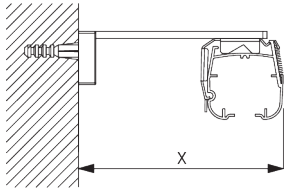

### Bracket SG 2346

**SG 2346**  
Bracket

**C. WALL FITTING**

**Smart Fix**

**Smart Fix SG 11200 - SG 11205 and bracket SG 2302:**  
Screw SG 10395 (M4x6) needed.

**Square Smart Fix SG 11210 - SG 11215 and bracket SG 2302:**  
Screw SG 10395 (M4x6) needed.