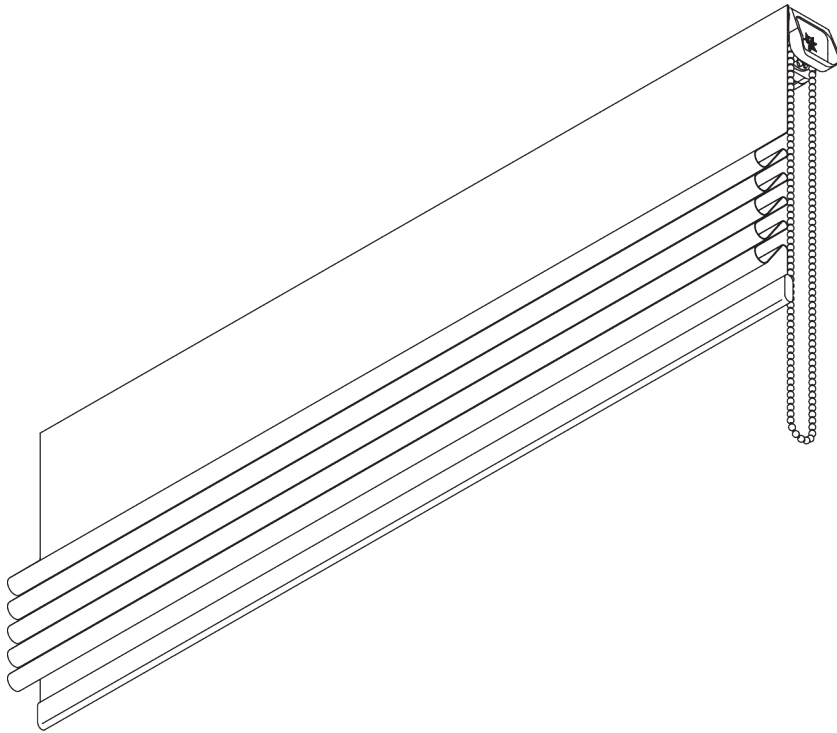

## PRODUCT INFORMATION

- **Operation:** chain
- **Range:** S - M
- **Fitting:** ceiling, wall
- **Colours:** white RAL 9016
- **Fabrics:** refer to Silent Gliss fabric collection