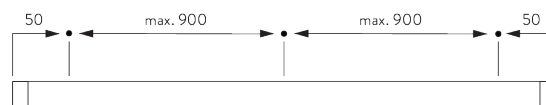

D. SPECIFICATION TEXT

Silent Gliss SG 2305 Chain Operated Roman Blind Headrail System. Comprises headrail SG 2301 made to measure powder coated white finish with bonded hook and loop insert, spools with cord SG 2308 and metal bead chain SG 2311 (optional plastic chain SG 2310). Left / right side hand pull via child safety gear drive set SG 2307 includes endcap, (optional gear drive set without child safety mechanism SG 2317 supplied with chain retainer). Top / face fix using clip bracket SG 2302 at max. 90cm centres (optional face / top fix clamp bracket SG 2346). If supplied with made up blind from Silent Gliss fabric collection includes child safe breakaway components SG 31624 bottom bar set, SG 3069 rod cover (hard / semi hard fold makeup), SG 3165 / 3166 ring (soft fold make-up). Fabric to be attached to headrail profile using loop tape. Compliant to Child Safety Legislation EN 13120.

FITTING

A. FITTING INFORMATION

For detailed fitting information, visit the [Silent Gliss website](#).

Fixing points