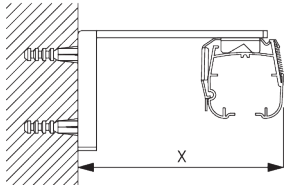

### Bracket SG 2346

**SG 2346**  
Bracket

**C. WALL FITTING**

**Smart Fix**

**Smart Fix SG 11200 - SG 11205 and bracket SG 2302:**  
Screw SG 10395 (M4x6) needed.

**Square Smart Fix SG 11210 - SG 11215 and bracket SG 2302:**  
Screw SG 10395 (M4x6) needed.