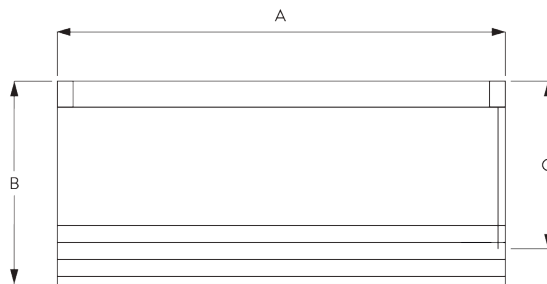

C. HOW TO MEASURE

Breakaway child safety chain drive SG 2307

A: System width
B: System height
C: Chain height