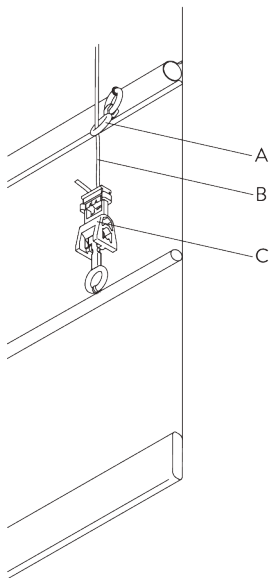

Type C - Hardfold

- A: Child safety eyelet set SG 3165
- B: Tape SG 2163
- C: Child safety hook set SG 3164